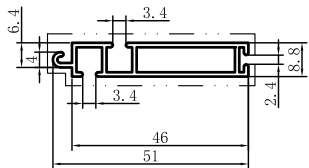

Code	SX-WM2650
Name	
Thickness	1.2mm
MASS	0.665kg/m

Code	SX-WM2854
Name	
Thickness	1.3mm
MASS	0.717kg/m

Code	SX-WM2878
Name	
Thickness	1.2mm
MASS	0.774kg/m

Code	SX-WM3861
Name	
Thickness	1.25mm
MASS	0.403kg/m

Code	SX-WM4133
Name	
Thickness	3.1mm
MASS	0.742kg/m

Code	SX-WM4134
Name	
Thickness	3.1mm
MASS	0.721kg/m

Code	SX-WM4255
Name	
Thickness	1.2mm
MASS	0.727kg/m

Code	SX-WM4256
Name	
Thickness	1.2mm
MASS	0.821kg/m