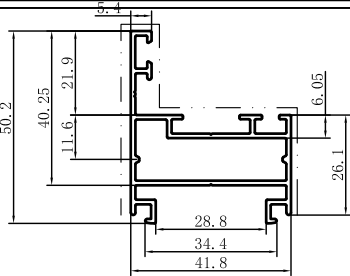

Code	SX-WM2652
Name	
Thickness	1.1mm
MASS	0.815kg/m

Code	SX-WM2653
Name	
Thickness	1.1mm
MASS	0.771kg/m

Code	SX-WM2833
Name	
Thickness	1.2mm
MASS	0.167kg/m

Code	SX-WM2834
Name	
Thickness	1.5mm
MASS	1.000kg/m

Code	SX-WM2835
Name	
Thickness	1.2mm
MASS	0.644kg/m

Code	SX-WM2836
Name	
Thickness	1.0mm
MASS	0.234kg/m

Code	SX-WM2546
Name	
Thickness	1.2mm
MASS	0.932kg/m

Code	SX-WM2651
Name	
Thickness	1.1mm
MASS	0.252kg/m

Code	SX-WM2650
Name	
Thickness	1.2mm
MASS	0.665kg/m

Code	SX-WM2854
Name	
Thickness	1.3mm
MASS	0.717kg/m

Code	SX-WM2878
Name	
Thickness	1.2mm
MASS	0.774kg/m

Code	SX-WM3861
Name	
Thickness	1.25mm
MASS	0.403kg/m

Code	SX-WM4133
Name	
Thickness	3.1mm
MASS	0.742kg/m

Code	SX-WM4134
Name	
Thickness	3.1mm
MASS	0.721kg/m

Code	SX-WM4255
Name	
Thickness	1.2mm
MASS	0.727kg/m

Code	SX-WM4256
Name	
Thickness	1.2mm
MASS	0.821kg/m