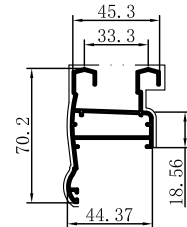

Code	SX-WM2454
Name	
Thickness	1.7mm
MASS	0.267kg/m

Code	SX-WM2455
Name	
Thickness	1.5mm
MASS	0.606kg/m

Code	SX-WM2456
Name	
Thickness	2.2mm
MASS	0.137kg/m

Code	SX-WM2649
Name	
Thickness	1.2mm
MASS	0.689kg/m

Code	SX-WM2652
Name	
Thickness	1.1mm
MASS	0.815kg/m

Code	SX-WM2653
Name	
Thickness	1.1mm
MASS	0.771kg/m

Code	SX-WM2833
Name	
Thickness	1.2mm
MASS	0.167kg/m

Code	SX-WM2834
Name	
Thickness	1.5mm
MASS	1.000kg/m

Code	SX-WM2835
Name	
Thickness	1.2mm
MASS	0.644kg/m

Code	SX-WM2836
Name	
Thickness	1.0mm
MASS	0.234kg/m

Code	SX-WM2546
Name	
Thickness	1.2mm
MASS	0.932kg/m

Code	SX-WM2651
Name	
Thickness	1.1mm
MASS	0.252kg/m

Code	SX-WM2650
Name	
Thickness	1.2mm
MASS	0.665kg/m

Code	SX-WM2854
Name	
Thickness	1.3mm
MASS	0.717kg/m

Code	SX-WM2878
Name	
Thickness	1.2mm
MASS	0.774kg/m

Code	SX-WM3861
Name	
Thickness	1.25mm
MASS	0.403kg/m