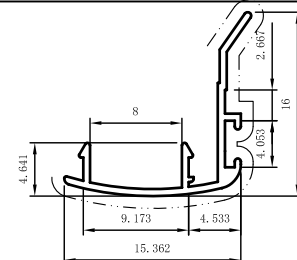

Code	SX-WM276
Name	
Thickness	1.4mm
MASS	0.972kg/m

Code	SX-WM360
Name	
Thickness	1.4mm
MASS	0.620kg/m

Code	SX-WM2423
Name	
Thickness	1.35mm
MASS	0.550kg/m

Code	SX-WM2424
Name	
Thickness	1.25mm
MASS	0.692kg/m

Code	SX-WM2425
Name	
Thickness	1.25mm
MASS	0.758kg/m

Code	SX-WM2426
Name	
Thickness	1.25mm
MASS	0.738kg/m

Code	SX-WM2427
Name	
Thickness	1.25mm
MASS	0.784kg/m

Code	SX-WM2428
Name	
Thickness	1.25mm
MASS	0.266kg/m

Code	SX-WM2432
Name	
Thickness	1.25mm
MASS	0.261kg/m

Code	SX-WM2433
Name	
Thickness	1.25mm
MASS	0.623kg/m

Code	SX-WM2434
Name	
Thickness	1.25mm
MASS	0.607kg/m

Code	SX-WM2435
Name	
Thickness	1.25mm
MASS	0.590kg/m

Code	SX-WM2436
Name	
Thickness	1.25mm
MASS	0.698kg/m

Code	SX-WM2437
Name	
Thickness	1.25mm
MASS	0.733kg/m

Code	SX-WM2438
Name	
Thickness	1.25mm
MASS	0.833kg/m

Code	SX-WM2439
Name	
Thickness	1.25mm
MASS	0.837kg/m