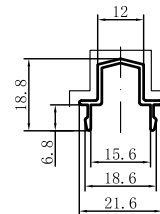

Code	SX-WM2449
Name	
Thickness	1.25mm
MASS	0.812kg/m

Code	SX-WM2450
Name	
Thickness	1.25mm
MASS	0.933kg/m

Code	SX-WM2452
Name	
Thickness	1.4mm
MASS	0.144kg/m

Code	SX-WM2453
Name	
Thickness	1.4mm
MASS	0.181kg/m

Code	SX-WM2454
Name	
Thickness	1.7mm
MASS	0.267kg/m

Code	SX-WM2455
Name	
Thickness	1.5mm
MASS	0.606kg/m

Code	SX-WM2456
Name	
Thickness	2.2mm
MASS	0.137kg/m

Code	SX-WM2649
Name	
Thickness	1.2mm
MASS	0.689kg/m

Code	SX-WM2652
Name	
Thickness	1.1mm
MASS	0.815kg/m

Code	SX-WM2653
Name	
Thickness	1.1mm
MASS	0.771kg/m

Code	SX-WM2833
Name	
Thickness	1.2mm
MASS	0.167kg/m

Code	SX-WM2834
Name	
Thickness	1.5mm
MASS	1.000kg/m

Code	SX-WM2835
Name	
Thickness	1.2mm
MASS	0.644kg/m

Code	SX-WM2836
Name	
Thickness	1.0mm
MASS	0.234kg/m

Code	SX-WM2546
Name	
Thickness	1.2mm
MASS	0.932kg/m

Code	SX-WM2651
Name	
Thickness	1.1mm
MASS	0.252kg/m