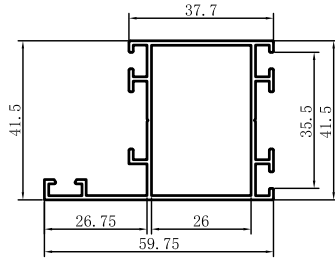

Code	SX-WM2440
Name	
Thickness	1.25mm
MASS	0.964kg/m

Code	SX-WM2441
Name	
Thickness	1.25mm
MASS	0.837kg/m

Code	SX-WM2442
Name	
Thickness	1.25mm
MASS	1.246kg/m

Code	SX-WM2443
Name	
Thickness	1.25mm
MASS	0.734kg/m

Code	SX-WM2444
Name	
Thickness	1.1mm
MASS	0.491kg/m

Code	SX-WM2445
Name	
Thickness	1.3mm
MASS	0.313kg/m

Code	SX-WM2447
Name	
Thickness	1.3mm
MASS	0.168kg/m

Code	SX-WM2448
Name	
Thickness	1.25mm
MASS	0.741kg/m

Code	SX-WM2449
Name	
Thickness	1.25mm
MASS	0.812kg/m

Code	SX-WM2450
Name	
Thickness	1.25mm
MASS	0.933kg/m

Code	SX-WM2452
Name	
Thickness	1.4mm
MASS	0.144kg/m

Code	SX-WM2453
Name	
Thickness	1.4mm
MASS	0.181kg/m

Code	SX-WM2454
Name	
Thickness	1.7mm
MASS	0.267kg/m

Code	SX-WM2455
Name	
Thickness	1.5mm
MASS	0.606kg/m

Code	SX-WM2456
Name	
Thickness	2.2mm
MASS	0.137kg/m

Code	SX-WM2649
Name	
Thickness	1.2mm
MASS	0.689kg/m