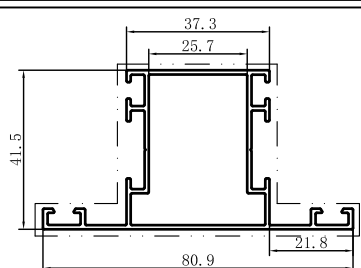

Code	SX-WM2650
Name	
Thickness	1.2mm
MASS	0.665kg/m

Code	SX-WM2854
Name	
Thickness	1.3mm
MASS	0.717kg/m

Code	SX-WM2878
Name	
Thickness	1.2mm
MASS	0.774kg/m

Code	SX-WM3861
Name	
Thickness	1.25mm
MASS	0.403kg/m

Code	SX-WM4133
Name	
Thickness	3.1mm
MASS	0.742kg/m

Code	SX-WM4134
Name	
Thickness	3.1mm
MASS	0.721kg/m

Code	SX-WM4255
Name	
Thickness	1.2mm
MASS	0.727kg/m

Code	SX-WM4256
Name	
Thickness	1.2mm
MASS	0.821kg/m

Code	SX-WM4257
Name	
Thickness	1.2mm
MASS	0.727kg/m

Code	SX-WM4258
Name	
Thickness	1.2mm
MASS	0.821kg/m

Code	SX-WM4259
Name	
Thickness	1.2mm
MASS	0.726kg/m

Code	SX-WM4260		Code	SX-WM4586	
Name			Name		
Thickness	1.2mm		Thickness	1.4mm	
MASS	0.657kg/m		MASS	0.192kg/m	
Code	SX-WM4587		Code	SX-WM4588	
Name			Name		
Thickness	1.5mm		Thickness	6.6mm	
MASS	0.201kg/m		MASS	0.765kg/m	
Code	SX-WM4589		Code	SX-WM4637	
Name			Name		
Thickness	2.7mm		Thickness	3.1mm	
MASS	0.569kg/m		MASS	0.694kg/m	
Code	SX-WM4638		Code	SX-WM5489	
Name			Name		
Thickness	3.0mm		Thickness	1.2mm	
MASS	0.677kg/m		MASS	0.092kg/m	
Code	SX-WM		Code	SX-WM	
Name			Name		
Thickness	1.3mm		Thickness	1.3mm	
MASS	0.717kg/m		MASS	0.717kg/m	
Code	SX-WM		Code	SX-WM	
Name			Name		
Thickness	1.3mm		Thickness	1.3mm	
MASS	0.717kg/m		MASS	0.717kg/m	
Code	SX-WM		Code	SX-WM	
Name			Name		
Thickness	1.3mm		Thickness	1.3mm	
MASS	0.717kg/m		MASS	0.717kg/m	