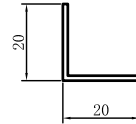

Code	SX-WM2440
Name	
Thickness	1.25mm
MASS	0.964kg/m

Code	SX-WM2441
Name	
Thickness	1.25mm
MASS	0.837kg/m

Code	SX-WM2442
Name	
Thickness	1.25mm
MASS	1.246kg/m

Code	SX-WM2443
Name	
Thickness	1.25mm
MASS	0.734kg/m

Code	SX-WM2444
Name	
Thickness	1.1mm
MASS	0.491kg/m

Code	SX-WM2445
Name	
Thickness	1.3mm
MASS	0.313kg/m

Code	SX-WM2447
Name	
Thickness	1.3mm
MASS	0.168kg/m

Code	SX-WM2448
Name	
Thickness	1.25mm
MASS	0.741kg/m

Code	SX-WM2449
Name	
Thickness	1.25mm
MASS	0.812kg/m

Code	SX-WM2450
Name	
Thickness	1.25mm
MASS	0.933kg/m

Code	SX-WM2452
Name	
Thickness	1.4mm
MASS	0.144kg/m

Code	SX-WM2453
Name	
Thickness	1.4mm
MASS	0.181kg/m

Code	SX-WM2454
Name	
Thickness	1.7mm
MASS	0.267kg/m

Code	SX-WM2455
Name	
Thickness	1.5mm
MASS	0.606kg/m

Code	SX-WM2456
Name	
Thickness	2.2mm
MASS	0.137kg/m

Code	SX-WM2649
Name	
Thickness	1.2mm
MASS	0.689kg/m