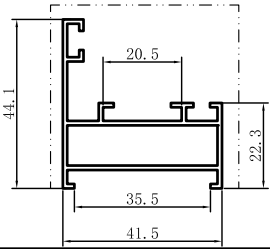

Code	SX-WM2432
Name	
Thickness	1.25mm
MASS	0.261kg/m

Code	SX-WM2433
Name	
Thickness	1.25mm
MASS	0.623kg/m

Code	SX-WM2434
Name	
Thickness	1.25mm
MASS	0.607kg/m

Code	SX-WM2435
Name	
Thickness	1.25mm
MASS	0.590kg/m

Code	SX-WM2436
Name	
Thickness	1.25mm
MASS	0.698kg/m

Code	SX-WM2437
Name	
Thickness	1.25mm
MASS	0.733kg/m

Code	SX-WM2438
Name	
Thickness	1.25mm
MASS	0.833kg/m

Code	SX-WM2439
Name	
Thickness	1.25mm
MASS	0.837kg/m

Code	SX-WM2440
Name	
Thickness	1.25mm
MASS	0.964kg/m

Code	SX-WM2441
Name	
Thickness	1.25mm
MASS	0.837kg/m

Code	SX-WM2442
Name	
Thickness	1.25mm
MASS	1.246kg/m

Code	SX-WM2443
Name	
Thickness	1.25mm
MASS	0.734kg/m

Code	SX-WM2444
Name	
Thickness	1.1mm
MASS	0.491kg/m

Code	SX-WM2445
Name	
Thickness	1.3mm
MASS	0.313kg/m

Code	SX-WM2447
Name	
Thickness	1.3mm
MASS	0.168kg/m

Code	SX-WM2448
Name	
Thickness	1.25mm
MASS	0.741kg/m