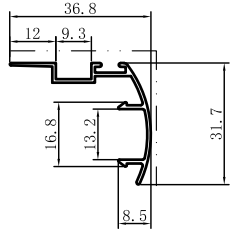

Code	SX-WM2454
Name	
Thickness	1.7mm
MASS	0.267kg/m

Code	SX-WM2455
Name	
Thickness	1.5mm
MASS	0.606kg/m

Code	SX-WM2456
Name	
Thickness	2.2mm
MASS	0.137kg/m

Code	SX-WM2649
Name	
Thickness	1.2mm
MASS	0.689kg/m

Code	SX-WM2652
Name	
Thickness	1.1mm
MASS	0.815kg/m

Code	SX-WM2653
Name	
Thickness	1.1mm
MASS	0.771kg/m

Code	SX-WM2833
Name	
Thickness	1.2mm
MASS	0.167kg/m

Code	SX-WM2834
Name	
Thickness	1.5mm
MASS	1.000kg/m

Code	SX-WM2835
Name	
Thickness	1.2mm
MASS	0.644kg/m

Code	SX-WM2836
Name	
Thickness	1.0mm
MASS	0.234kg/m

Code	SX-WM2546
Name	
Thickness	1.2mm
MASS	0.932kg/m

Code	SX-WM2651
Name	
Thickness	1.1mm
MASS	0.252kg/m

Code	SX-WM2650
Name	
Thickness	1.2mm
MASS	0.665kg/m

Code	SX-WM2854
Name	
Thickness	1.3mm
MASS	0.717kg/m

Code	SX-WM2878
Name	
Thickness	1.2mm
MASS	0.774kg/m

Code	SX-WM3861
Name	
Thickness	1.25mm
MASS	0.403kg/m