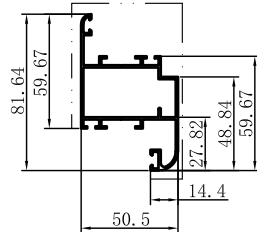

Code	SX-WM2432
Name	
Thickness	1.25mm
MASS	0.261kg/m

Code	SX-WM2433
Name	
Thickness	1.25mm
MASS	0.623kg/m

Code	SX-WM2434
Name	
Thickness	1.25mm
MASS	0.607kg/m

Code	SX-WM2435
Name	
Thickness	1.25mm
MASS	0.590kg/m

Code	SX-WM2436
Name	
Thickness	1.25mm
MASS	0.698kg/m

Code	SX-WM2437
Name	
Thickness	1.25mm
MASS	0.733kg/m

Code	SX-WM2438
Name	
Thickness	1.25mm
MASS	0.833kg/m

Code	SX-WM2439
Name	
Thickness	1.25mm
MASS	0.837kg/m

Code	SX-WM2440
Name	
Thickness	1.25mm
MASS	0.964kg/m

Code	SX-WM2441
Name	
Thickness	1.25mm
MASS	0.837kg/m

Code	SX-WM2442
Name	
Thickness	1.25mm
MASS	1.246kg/m

Code	SX-WM2443
Name	
Thickness	1.25mm
MASS	0.734kg/m

Code	SX-WM2444
Name	
Thickness	1.1mm
MASS	0.491kg/m

Code	SX-WM2445
Name	
Thickness	1.3mm
MASS	0.313kg/m

Code	SX-WM2447
Name	
Thickness	1.3mm
MASS	0.168kg/m

Code	SX-WM2448
Name	
Thickness	1.25mm
MASS	0.741kg/m