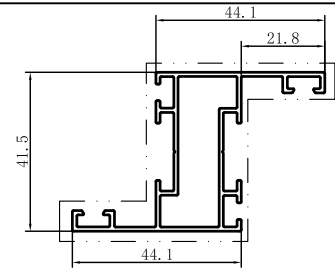

Code	SX-WM2835
Name	
Thickness	1.2mm
MASS	0.644kg/m

Code	SX-WM2836
Name	
Thickness	1.0mm
MASS	0.234kg/m

Code	SX-WM2546
Name	
Thickness	1.2mm
MASS	0.932kg/m

Code	SX-WM2651
Name	
Thickness	1.1mm
MASS	0.252kg/m

Code	SX-WM2650
Name	
Thickness	1.2mm
MASS	0.665kg/m

Code	SX-WM2854
Name	
Thickness	1.3mm
MASS	0.717kg/m

Code	SX-WM2878
Name	
Thickness	1.2mm
MASS	0.774kg/m

Code	SX-WM3861
Name	
Thickness	1.25mm
MASS	0.403kg/m

Code	SX-WM4133
Name	
Thickness	3.1mm
MASS	0.742kg/m

Code	SX-WM4134
Name	
Thickness	3.1mm
MASS	0.721kg/m

Code	SX-WM4255
Name	
Thickness	1.2mm
MASS	0.727kg/m

Code	SX-WM4256
Name	
Thickness	1.2mm
MASS	0.821kg/m