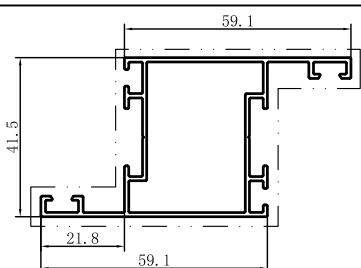

Code	SX-WM4133
Name	
Thickness	3.1mm
MASS	0.742kg/m

Code	SX-WM4134
Name	
Thickness	3.1mm
MASS	0.721kg/m

Code	SX-WM4255
Name	
Thickness	1.2mm
MASS	0.727kg/m

Code	SX-WM4256
Name	
Thickness	1.2mm
MASS	0.821kg/m

Code	SX-WM4257
Name	
Thickness	1.2mm
MASS	0.727kg/m

Code	SX-WM4258
Name	
Thickness	1.2mm
MASS	0.821kg/m

Code	SX-WM4259
Name	
Thickness	1.2mm
MASS	0.726kg/m

Code	SX-WM4260		Code	SX-WM4586	
Name			Name		
Thickness	1.2mm		Thickness	1.4mm	
MASS	0.657kg/m		MASS	0.192kg/m	
Code	SX-WM4587		Code	SX-WM4588	
Name			Name		
Thickness	1.5mm		Thickness	6.6mm	
MASS	0.201kg/m		MASS	0.765kg/m	
Code	SX-WM4589		Code	SX-WM4637	
Name			Name		
Thickness	2.7mm		Thickness	3.1mm	
MASS	0.569kg/m		MASS	0.694kg/m	
Code	SX-WM4638		Code	SX-WM5489	
Name			Name		
Thickness	3.0mm		Thickness	1.2mm	
MASS	0.677kg/m		MASS	0.092kg/m	
Code	SX-WM		Code	SX-WM	
Name			Name		
Thickness	1.3mm		Thickness	1.3mm	
MASS	0.717kg/m		MASS	0.717kg/m	
Code	SX-WM		Code	SX-WM	
Name			Name		
Thickness	1.3mm		Thickness	1.3mm	
MASS	0.717kg/m		MASS	0.717kg/m	
Code	SX-WM		Code	SX-WM	
Name			Name		
Thickness	1.3mm		Thickness	1.3mm	
MASS	0.717kg/m		MASS	0.717kg/m	