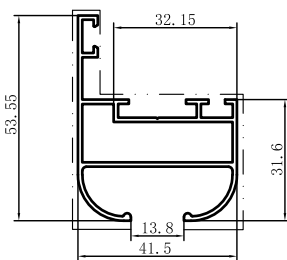

Code	SX-WM293
Name	
Thickness	2.1mm
MASS	0.330kg/m

Code	SX-WM294
Name	
Thickness	1.2mm
MASS	0.481kg/m

Code	SX-WM359
Name	
Thickness	Tmm
MASS	0.140kg/m

Code	SX-WM2000
Name	
Thickness	1.3mm
MASS	0.690kg/m

Code	SX-WM273
Name	
Thickness	1.3mm
MASS	0.794kg/m

Code	SX-WM276
Name	
Thickness	1.4mm
MASS	0.972kg/m

Code	SX-WM360
Name	
Thickness	1.4mm
MASS	0.620kg/m

Code	SX-WM2423
Name	
Thickness	1.35mm
MASS	0.550kg/m

Code	SX-WM2424
Name	
Thickness	1.25mm
MASS	0.692kg/m

Code	SX-WM2425
Name	
Thickness	1.25mm
MASS	0.758kg/m

Code	SX-WM2426
Name	
Thickness	1.25mm
MASS	0.738kg/m

Code	SX-WM2427
Name	
Thickness	1.25mm
MASS	0.784kg/m

Code	SX-WM2428
Name	
Thickness	1.25mm
MASS	0.266kg/m

Code	SX-WM2432
Name	
Thickness	1.25mm
MASS	0.261kg/m

Code	SX-WM2433
Name	
Thickness	1.25mm
MASS	0.623kg/m

Code	SX-WM2434
Name	
Thickness	1.25mm
MASS	0.607kg/m

Code	SX-WM2435
Name	
Thickness	1.25mm
MASS	0.590kg/m