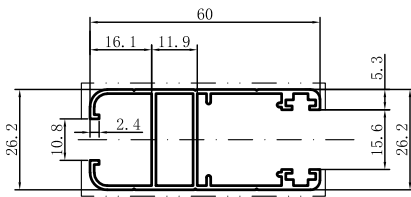

Code	SX-WM2449
Name	
Thickness	1.25mm
MASS	0.812kg/m

Code	SX-WM2450
Name	
Thickness	1.25mm
MASS	0.933kg/m

Code	SX-WM2452
Name	
Thickness	1.4mm
MASS	0.144kg/m

Code	SX-WM2453
Name	
Thickness	1.4mm
MASS	0.181kg/m

Code	SX-WM2454
Name	
Thickness	1.7mm
MASS	0.267kg/m

Code	SX-WM2455
Name	
Thickness	1.5mm
MASS	0.606kg/m

Code	SX-WM2456
Name	
Thickness	2.2mm
MASS	0.137kg/m

Code	SX-WM2649
Name	
Thickness	1.2mm
MASS	0.689kg/m

Code	SX-WM2652
Name	
Thickness	1.1mm
MASS	0.815kg/m

Code	SX-WM2653
Name	
Thickness	1.1mm
MASS	0.771kg/m

Code	SX-WM2833
Name	
Thickness	1.2mm
MASS	0.167kg/m

Code	SX-WM2834
Name	
Thickness	1.5mm
MASS	1.000kg/m