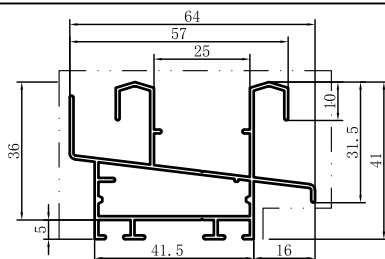

Code	SX-WM2449
Name	
Thickness	1.25mm
MASS	0.812kg/m

Code	SX-WM2450
Name	
Thickness	1.25mm
MASS	0.933kg/m

Code	SX-WM2452
Name	
Thickness	1.4mm
MASS	0.144kg/m

Code	SX-WM2453
Name	
Thickness	1.4mm
MASS	0.181kg/m

Code	SX-WM2454
Name	
Thickness	1.7mm
MASS	0.267kg/m

Code	SX-WM2455
Name	
Thickness	1.5mm
MASS	0.606kg/m

Code	SX-WM2456
Name	
Thickness	2.2mm
MASS	0.137kg/m

Code	SX-WM2649
Name	
Thickness	1.2mm
MASS	0.689kg/m

Code	SX-WM2652
Name	
Thickness	1.1mm
MASS	0.815kg/m

Code	SX-WM2653
Name	
Thickness	1.1mm
MASS	0.771kg/m

Code	SX-WM2833
Name	
Thickness	1.2mm
MASS	0.167kg/m

Code	SX-WM2834
Name	
Thickness	1.5mm
MASS	1.000kg/m

Code	SX-WM2835
Name	
Thickness	1.2mm
MASS	0.644kg/m

Code	SX-WM2836
Name	
Thickness	1.0mm
MASS	0.234kg/m

Code	SX-WM2546
Name	
Thickness	1.2mm
MASS	0.932kg/m

Code	SX-WM2651
Name	
Thickness	1.1mm
MASS	0.252kg/m