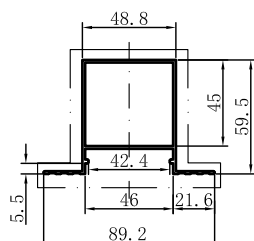

Code	SX-WM2454
Name	
Thickness	1.7mm
MASS	0.267kg/m

Code	SX-WM2455
Name	
Thickness	1.5mm
MASS	0.606kg/m

Code	SX-WM2456
Name	
Thickness	2.2mm
MASS	0.137kg/m

Code	SX-WM2649
Name	
Thickness	1.2mm
MASS	0.689kg/m

Code	SX-WM2652
Name	
Thickness	1.1mm
MASS	0.815kg/m

Code	SX-WM2653
Name	
Thickness	1.1mm
MASS	0.771kg/m

Code	SX-WM2833
Name	
Thickness	1.2mm
MASS	0.167kg/m

Code	SX-WM2834
Name	
Thickness	1.5mm
MASS	1.000kg/m

Code	SX-WM2835
Name	
Thickness	1.2mm
MASS	0.644kg/m

Code	SX-WM2836
Name	
Thickness	1.0mm
MASS	0.234kg/m

Code	SX-WM2546
Name	
Thickness	1.2mm
MASS	0.932kg/m

Code	SX-WM2651
Name	
Thickness	1.1mm
MASS	0.252kg/m

Code	SX-WM2650
Name	
Thickness	1.2mm
MASS	0.665kg/m

Code	SX-WM2854
Name	
Thickness	1.3mm
MASS	0.717kg/m

Code	SX-WM2878
Name	
Thickness	1.2mm
MASS	0.774kg/m

Code	SX-WM3861
Name	
Thickness	1.25mm
MASS	0.403kg/m