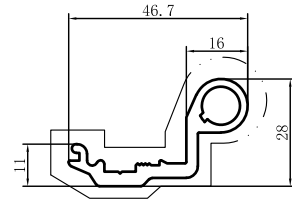

Code	SX-WM2835
Name	
Thickness	1.2mm
MASS	0.644kg/m

Code	SX-WM2836
Name	
Thickness	1.0mm
MASS	0.234kg/m

Code	SX-WM2546
Name	
Thickness	1.2mm
MASS	0.932kg/m

Code	SX-WM2651
Name	
Thickness	1.1mm
MASS	0.252kg/m

Code	SX-WM2650
Name	
Thickness	1.2mm
MASS	0.665kg/m

Code	SX-WM2854
Name	
Thickness	1.3mm
MASS	0.717kg/m

Code	SX-WM2878
Name	
Thickness	1.2mm
MASS	0.774kg/m

Code	SX-WM3861
Name	
Thickness	1.25mm
MASS	0.403kg/m

Code	SX-WM4133
Name	
Thickness	3.1mm
MASS	0.742kg/m

Code	SX-WM4134
Name	
Thickness	3.1mm
MASS	0.721kg/m

Code	SX-WM4255
Name	
Thickness	1.2mm
MASS	0.727kg/m

Code	SX-WM4256
Name	
Thickness	1.2mm
MASS	0.821kg/m