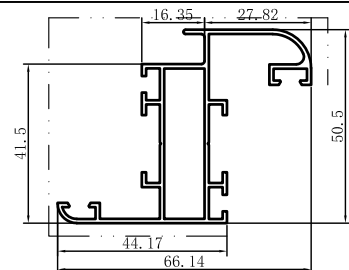

Code	SX-WM2432
Name	
Thickness	1.25mm
MASS	0.261kg/m

Code	SX-WM2433
Name	
Thickness	1.25mm
MASS	0.623kg/m

Code	SX-WM2434
Name	
Thickness	1.25mm
MASS	0.607kg/m

Code	SX-WM2435
Name	
Thickness	1.25mm
MASS	0.590kg/m

Code	SX-WM2436
Name	
Thickness	1.25mm
MASS	0.698kg/m

Code	SX-WM2437
Name	
Thickness	1.25mm
MASS	0.733kg/m

Code	SX-WM2438
Name	
Thickness	1.25mm
MASS	0.833kg/m

Code	SX-WM2439
Name	
Thickness	1.25mm
MASS	0.837kg/m

Code	SX-WM2440
Name	
Thickness	1.25mm
MASS	0.964kg/m

Code	SX-WM2441
Name	
Thickness	1.25mm
MASS	0.837kg/m

Code	SX-WM2442
Name	
Thickness	1.25mm
MASS	1.246kg/m

Code	SX-WM2443
Name	
Thickness	1.25mm
MASS	0.734kg/m

Code	SX-WM2444
Name	
Thickness	1.1mm
MASS	0.491kg/m

Code	SX-WM2445
Name	
Thickness	1.3mm
MASS	0.313kg/m

Code	SX-WM2447
Name	
Thickness	1.3mm
MASS	0.168kg/m

Code	SX-WM2448
Name	
Thickness	1.25mm
MASS	0.741kg/m