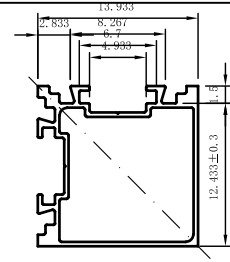

Code	SX-WM2440
Name	
Thickness	1.25mm
MASS	0.964kg/m

Code	SX-WM2441
Name	
Thickness	1.25mm
MASS	0.837kg/m

Code	SX-WM2442
Name	
Thickness	1.25mm
MASS	1.246kg/m

Code	SX-WM2443
Name	
Thickness	1.25mm
MASS	0.734kg/m

Code	SX-WM2444
Name	
Thickness	1.1mm
MASS	0.491kg/m

Code	SX-WM2445
Name	
Thickness	1.3mm
MASS	0.313kg/m

Code	SX-WM2447
Name	
Thickness	1.3mm
MASS	0.168kg/m

Code	SX-WM2448
Name	
Thickness	1.25mm
MASS	0.741kg/m

Code	SX-WM2449
Name	
Thickness	1.25mm
MASS	0.812kg/m

Code	SX-WM2450
Name	
Thickness	1.25mm
MASS	0.933kg/m

Code	SX-WM2452
Name	
Thickness	1.4mm
MASS	0.144kg/m

Code	SX-WM2453
Name	
Thickness	1.4mm
MASS	0.181kg/m

Code	SX-WM2454
Name	
Thickness	1.7mm
MASS	0.267kg/m

Code	SX-WM2455
Name	
Thickness	1.5mm
MASS	0.606kg/m

Code	SX-WM2456
Name	
Thickness	2.2mm
MASS	0.137kg/m

Code	SX-WM2649
Name	
Thickness	1.2mm
MASS	0.689kg/m