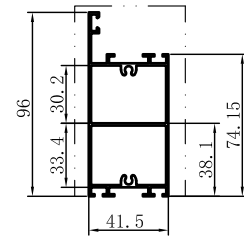

Code	SX-WM2436
Name	
Thickness	1.25mm
MASS	0.698kg/m

Code	SX-WM2437
Name	
Thickness	1.25mm
MASS	0.733kg/m

Code	SX-WM2438
Name	
Thickness	1.25mm
MASS	0.833kg/m

Code	SX-WM2439
Name	
Thickness	1.25mm
MASS	0.837kg/m

Code	SX-WM2440
Name	
Thickness	1.25mm
MASS	0.964kg/m

Code	SX-WM2441
Name	
Thickness	1.25mm
MASS	0.837kg/m

Code	SX-WM2442
Name	
Thickness	1.25mm
MASS	1.246kg/m

Code	SX-WM2443
Name	
Thickness	1.25mm
MASS	0.734kg/m

Code	SX-WM2444
Name	
Thickness	1.1mm
MASS	0.491kg/m

Code	SX-WM2445
Name	
Thickness	1.3mm
MASS	0.313kg/m

Code	SX-WM2447
Name	
Thickness	1.3mm
MASS	0.168kg/m

Code	SX-WM2448
Name	
Thickness	1.25mm
MASS	0.741kg/m

Code	SX-WM2449
Name	
Thickness	1.25mm
MASS	0.812kg/m

Code	SX-WM2450
Name	
Thickness	1.25mm
MASS	0.933kg/m

Code	SX-WM2452
Name	
Thickness	1.4mm
MASS	0.144kg/m

Code	SX-WM2453
Name	
Thickness	1.4mm
MASS	0.181kg/m