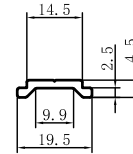

Code	SX-WM2444
Name	
Thickness	1.1mm
MASS	0.491kg/m

Code	SX-WM2445
Name	
Thickness	1.3mm
MASS	0.313kg/m

Code	SX-WM2447
Name	
Thickness	1.3mm
MASS	0.168kg/m

Code	SX-WM2448
Name	
Thickness	1.25mm
MASS	0.741kg/m

Code	SX-WM2449
Name	
Thickness	1.25mm
MASS	0.812kg/m

Code	SX-WM2450
Name	
Thickness	1.25mm
MASS	0.933kg/m

Code	SX-WM2452
Name	
Thickness	1.4mm
MASS	0.144kg/m

Code	SX-WM2453
Name	
Thickness	1.4mm
MASS	0.181kg/m

Code	SX-WM2454
Name	
Thickness	1.7mm
MASS	0.267kg/m

Code	SX-WM2455
Name	
Thickness	1.5mm
MASS	0.606kg/m

Code	SX-WM2456
Name	
Thickness	2.2mm
MASS	0.137kg/m

Code	SX-WM2649
Name	
Thickness	1.2mm
MASS	0.689kg/m

Code	SX-WM2652
Name	
Thickness	1.1mm
MASS	0.815kg/m

Code	SX-WM2653
Name	
Thickness	1.1mm
MASS	0.771kg/m

Code	SX-WM2833
Name	
Thickness	1.2mm
MASS	0.167kg/m

Code	SX-WM2834
Name	
Thickness	1.5mm
MASS	1.000kg/m