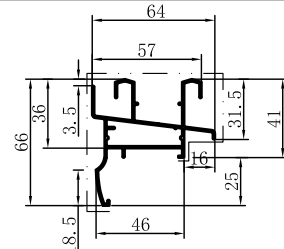

Code	SX-WM2449
Name	
Thickness	1.25mm
MASS	0.812kg/m

Code	SX-WM2450
Name	
Thickness	1.25mm
MASS	0.933kg/m

Code	SX-WM2452
Name	
Thickness	1.4mm
MASS	0.144kg/m

Code	SX-WM2453
Name	
Thickness	1.4mm
MASS	0.181kg/m

Code	SX-WM2454
Name	
Thickness	1.7mm
MASS	0.267kg/m

Code	SX-WM2455
Name	
Thickness	1.5mm
MASS	0.606kg/m

Code	SX-WM2456
Name	
Thickness	2.2mm
MASS	0.137kg/m

Code	SX-WM2649
Name	
Thickness	1.2mm
MASS	0.689kg/m

Code	SX-WM2652
Name	
Thickness	1.1mm
MASS	0.815kg/m

Code	SX-WM2653
Name	
Thickness	1.1mm
MASS	0.771kg/m

Code	SX-WM2833
Name	
Thickness	1.2mm
MASS	0.167kg/m

Code	SX-WM2834
Name	
Thickness	1.5mm
MASS	1.000kg/m

Code	SX-WM2835
Name	
Thickness	1.2mm
MASS	0.644kg/m

Code	SX-WM2836
Name	
Thickness	1.0mm
MASS	0.234kg/m

Code	SX-WM2546
Name	
Thickness	1.2mm
MASS	0.932kg/m

Code	SX-WM2651
Name	
Thickness	1.1mm
MASS	0.252kg/m