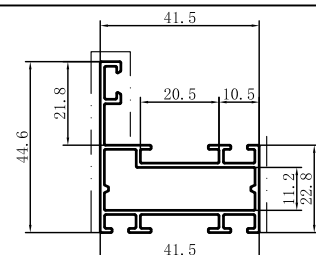

Code	SX-WM2454
Name	
Thickness	1.7mm
MASS	0.267kg/m

Code	SX-WM2455
Name	
Thickness	1.5mm
MASS	0.606kg/m

Code	SX-WM2456
Name	
Thickness	2.2mm
MASS	0.137kg/m

Code	SX-WM2649
Name	
Thickness	1.2mm
MASS	0.689kg/m

Code	SX-WM2652
Name	
Thickness	1.1mm
MASS	0.815kg/m

Code	SX-WM2653
Name	
Thickness	1.1mm
MASS	0.771kg/m

Code	SX-WM2833
Name	
Thickness	1.2mm
MASS	0.167kg/m

Code	SX-WM2834
Name	
Thickness	1.5mm
MASS	1.000kg/m

Code	SX-WM2835
Name	
Thickness	1.2mm
MASS	0.644kg/m

Code	SX-WM2836
Name	
Thickness	1.0mm
MASS	0.234kg/m

Code	SX-WM2546
Name	
Thickness	1.2mm
MASS	0.932kg/m

Code	SX-WM2651
Name	
Thickness	1.1mm
MASS	0.252kg/m

Code	SX-WM2650
Name	
Thickness	1.2mm
MASS	0.665kg/m

Code	SX-WM2854
Name	
Thickness	1.3mm
MASS	0.717kg/m

Code	SX-WM2878
Name	
Thickness	1.2mm
MASS	0.774kg/m

Code	SX-WM3861
Name	
Thickness	1.25mm
MASS	0.403kg/m