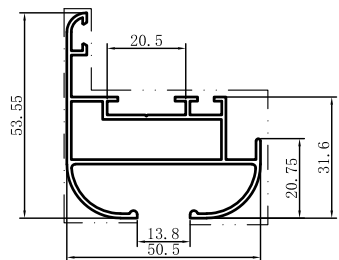

Code	SX-WM293
Name	
Thickness	2.1mm
MASS	0.330kg/m

Code	SX-WM294
Name	
Thickness	1.2mm
MASS	0.481kg/m

Code	SX-WM359
Name	
Thickness	Tmm
MASS	0.140kg/m

Code	SX-WM2000
Name	
Thickness	1.3mm
MASS	0.690kg/m

Code	SX-WM273
Name	
Thickness	1.3mm
MASS	0.794kg/m

Code	SX-WM276
Name	
Thickness	1.4mm
MASS	0.972kg/m

Code	SX-WM360
Name	
Thickness	1.4mm
MASS	0.620kg/m

Code	SX-WM2423
Name	
Thickness	1.35mm
MASS	0.550kg/m

Code	SX-WM2424
Name	
Thickness	1.25mm
MASS	0.692kg/m

Code	SX-WM2425
Name	
Thickness	1.25mm
MASS	0.758kg/m

Code	SX-WM2426
Name	
Thickness	1.25mm
MASS	0.738kg/m

Code	SX-WM2427
Name	
Thickness	1.25mm
MASS	0.784kg/m

Code	SX-WM2428
Name	
Thickness	1.25mm
MASS	0.266kg/m

Code	SX-WM2432
Name	
Thickness	1.25mm
MASS	0.261kg/m

Code	SX-WM2433
Name	
Thickness	1.25mm
MASS	0.623kg/m

Code	SX-WM2434
Name	
Thickness	1.25mm
MASS	0.607kg/m

Code	SX-WM2435
Name	
Thickness	1.25mm
MASS	0.590kg/m