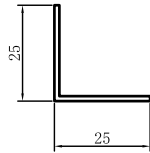

Code	SX-WM2440
Name	
Thickness	1.25mm
MASS	0.964kg/m

Code	SX-WM2441
Name	
Thickness	1.25mm
MASS	0.837kg/m

Code	SX-WM2442
Name	
Thickness	1.25mm
MASS	1.246kg/m

Code	SX-WM2443
Name	
Thickness	1.25mm
MASS	0.734kg/m

Code	SX-WM2444
Name	
Thickness	1.1mm
MASS	0.491kg/m

Code	SX-WM2445
Name	
Thickness	1.3mm
MASS	0.313kg/m

Code	SX-WM2447
Name	
Thickness	1.3mm
MASS	0.168kg/m

Code	SX-WM2448
Name	
Thickness	1.25mm
MASS	0.741kg/m

Code	SX-WM2449
Name	
Thickness	1.25mm
MASS	0.812kg/m

Code	SX-WM2450
Name	
Thickness	1.25mm
MASS	0.933kg/m

Code	SX-WM2452
Name	
Thickness	1.4mm
MASS	0.144kg/m

Code	SX-WM2453
Name	
Thickness	1.4mm
MASS	0.181kg/m

Code	SX-WM2454
Name	
Thickness	1.7mm
MASS	0.267kg/m

Code	SX-WM2455
Name	
Thickness	1.5mm
MASS	0.606kg/m

Code	SX-WM2456
Name	
Thickness	2.2mm
MASS	0.137kg/m

Code	SX-WM2649
Name	
Thickness	1.2mm
MASS	0.689kg/m