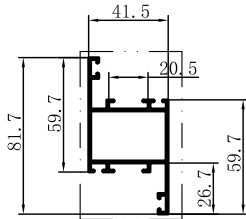

Code	SX-WM2436
Name	
Thickness	1.25mm
MASS	0.698kg/m

Code	SX-WM2437
Name	
Thickness	1.25mm
MASS	0.733kg/m

Code	SX-WM2438
Name	
Thickness	1.25mm
MASS	0.833kg/m

Code	SX-WM2439
Name	
Thickness	1.25mm
MASS	0.837kg/m

Code	SX-WM2440
Name	
Thickness	1.25mm
MASS	0.964kg/m

Code	SX-WM2441
Name	
Thickness	1.25mm
MASS	0.837kg/m

Code	SX-WM2442
Name	
Thickness	1.25mm
MASS	1.246kg/m

Code	SX-WM2443
Name	
Thickness	1.25mm
MASS	0.734kg/m

Code	SX-WM2444
Name	
Thickness	1.1mm
MASS	0.491kg/m

Code	SX-WM2445
Name	
Thickness	1.3mm
MASS	0.313kg/m

Code	SX-WM2447
Name	
Thickness	1.3mm
MASS	0.168kg/m

Code	SX-WM2448
Name	
Thickness	1.25mm
MASS	0.741kg/m

Code	SX-WM2449
Name	
Thickness	1.25mm
MASS	0.812kg/m

Code	SX-WM2450
Name	
Thickness	1.25mm
MASS	0.933kg/m

Code	SX-WM2452
Name	
Thickness	1.4mm
MASS	0.144kg/m

Code	SX-WM2453
Name	
Thickness	1.4mm
MASS	0.181kg/m