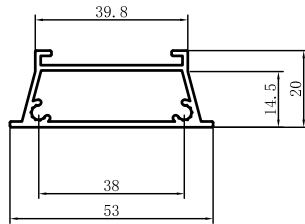

Code	SX-WM2444
Name	
Thickness	1.1mm
MASS	0.491kg/m

Code	SX-WM2445
Name	
Thickness	1.3mm
MASS	0.313kg/m

Code	SX-WM2447
Name	
Thickness	1.3mm
MASS	0.168kg/m

Code	SX-WM2448
Name	
Thickness	1.25mm
MASS	0.741kg/m

Code	SX-WM2449
Name	
Thickness	1.25mm
MASS	0.812kg/m

Code	SX-WM2450
Name	
Thickness	1.25mm
MASS	0.933kg/m

Code	SX-WM2452
Name	
Thickness	1.4mm
MASS	0.144kg/m

Code	SX-WM2453
Name	
Thickness	1.4mm
MASS	0.181kg/m

Code	SX-WM2454
Name	
Thickness	1.7mm
MASS	0.267kg/m

Code	SX-WM2455
Name	
Thickness	1.5mm
MASS	0.606kg/m

Code	SX-WM2456
Name	
Thickness	2.2mm
MASS	0.137kg/m

Code	SX-WM2649
Name	
Thickness	1.2mm
MASS	0.689kg/m

Code	SX-WM2652
Name	
Thickness	1.1mm
MASS	0.815kg/m

Code	SX-WM2653
Name	
Thickness	1.1mm
MASS	0.771kg/m

Code	SX-WM2833
Name	
Thickness	1.2mm
MASS	0.167kg/m

Code	SX-WM2834
Name	
Thickness	1.5mm
MASS	1.000kg/m