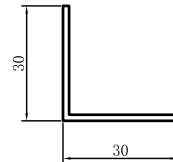

Code	SX-WM2444
Name	
Thickness	1.1mm
MASS	0.491kg/m

Code	SX-WM2445
Name	
Thickness	1.3mm
MASS	0.313kg/m

Code	SX-WM2447
Name	
Thickness	1.3mm
MASS	0.168kg/m

Code	SX-WM2448
Name	
Thickness	1.25mm
MASS	0.741kg/m

Code	SX-WM2449
Name	
Thickness	1.25mm
MASS	0.812kg/m

Code	SX-WM2450
Name	
Thickness	1.25mm
MASS	0.933kg/m

Code	SX-WM2452
Name	
Thickness	1.4mm
MASS	0.144kg/m

Code	SX-WM2453
Name	
Thickness	1.4mm
MASS	0.181kg/m

Code	SX-WM2454
Name	
Thickness	1.7mm
MASS	0.267kg/m

Code	SX-WM2455
Name	
Thickness	1.5mm
MASS	0.606kg/m

Code	SX-WM2456
Name	
Thickness	2.2mm
MASS	0.137kg/m

Code	SX-WM2649
Name	
Thickness	1.2mm
MASS	0.689kg/m