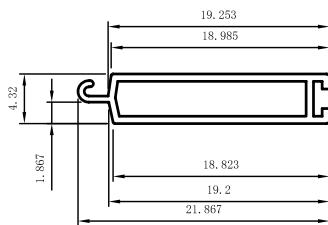

Code	SX-WM2436
Name	
Thickness	1.25mm
MASS	0.698kg/m

Code	SX-WM2437
Name	
Thickness	1.25mm
MASS	0.733kg/m

Code	SX-WM2438
Name	
Thickness	1.25mm
MASS	0.833kg/m

Code	SX-WM2439
Name	
Thickness	1.25mm
MASS	0.837kg/m

Code	SX-WM2440
Name	
Thickness	1.25mm
MASS	0.964kg/m

Code	SX-WM2441
Name	
Thickness	1.25mm
MASS	0.837kg/m

Code	SX-WM2442
Name	
Thickness	1.25mm
MASS	1.246kg/m

Code	SX-WM2443
Name	
Thickness	1.25mm
MASS	0.734kg/m

Code	SX-WM2444
Name	
Thickness	1.1mm
MASS	0.491kg/m

Code	SX-WM2445
Name	
Thickness	1.3mm
MASS	0.313kg/m

Code	SX-WM2447
Name	
Thickness	1.3mm
MASS	0.168kg/m

Code	SX-WM2448
Name	
Thickness	1.25mm
MASS	0.741kg/m

Code	SX-WM2449
Name	
Thickness	1.25mm
MASS	0.812kg/m

Code	SX-WM2450
Name	
Thickness	1.25mm
MASS	0.933kg/m

Code	SX-WM2452
Name	
Thickness	1.4mm
MASS	0.144kg/m

Code	SX-WM2453
Name	
Thickness	1.4mm
MASS	0.181kg/m