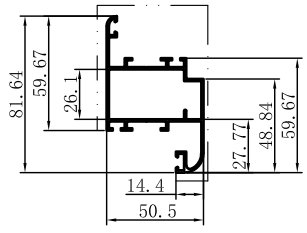

Code	SX-WM2652
Name	
Thickness	1.1mm
MASS	0.815kg/m

Code	SX-WM2653
Name	
Thickness	1.1mm
MASS	0.771kg/m

Code	SX-WM2833
Name	
Thickness	1.2mm
MASS	0.167kg/m

Code	SX-WM2834
Name	
Thickness	1.5mm
MASS	1.000kg/m

Code	SX-WM2835
Name	
Thickness	1.2mm
MASS	0.644kg/m

Code	SX-WM2836
Name	
Thickness	1.0mm
MASS	0.234kg/m

Code	SX-WM2546
Name	
Thickness	1.2mm
MASS	0.932kg/m

Code	SX-WM2651
Name	
Thickness	1.1mm
MASS	0.252kg/m

Code	SX-WM2650
Name	
Thickness	1.2mm
MASS	0.665kg/m

Code	SX-WM2854
Name	
Thickness	1.3mm
MASS	0.717kg/m

Code	SX-WM2878
Name	
Thickness	1.2mm
MASS	0.774kg/m

Code	SX-WM3861
Name	
Thickness	1.25mm
MASS	0.403kg/m

Code	SX-WM4133
Name	
Thickness	3.1mm
MASS	0.742kg/m

Code	SX-WM4134
Name	
Thickness	3.1mm
MASS	0.721kg/m

Code	SX-WM4255
Name	
Thickness	1.2mm
MASS	0.727kg/m

Code	SX-WM4256
Name	
Thickness	1.2mm
MASS	0.821kg/m