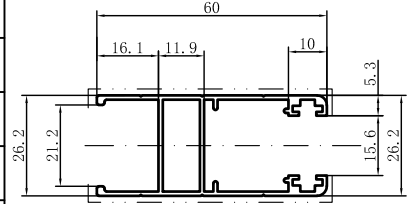

Code	SX-WM2652
Name	
Thickness	1.1mm
MASS	0.815kg/m

Code	SX-WM2653
Name	
Thickness	1.1mm
MASS	0.771kg/m

Code	SX-WM2833
Name	
Thickness	1.2mm
MASS	0.167kg/m

Code	SX-WM2834
Name	
Thickness	1.5mm
MASS	1.000kg/m

Code	SX-WM2835
Name	
Thickness	1.2mm
MASS	0.644kg/m

Code	SX-WM2836
Name	
Thickness	1.0mm
MASS	0.234kg/m

Code	SX-WM2546
Name	
Thickness	1.2mm
MASS	0.932kg/m

Code	SX-WM2651
Name	
Thickness	1.1mm
MASS	0.252kg/m

Code	SX-WM2650
Name	
Thickness	1.2mm
MASS	0.665kg/m

Code	SX-WM2854
Name	
Thickness	1.3mm
MASS	0.717kg/m

Code	SX-WM2878
Name	
Thickness	1.2mm
MASS	0.774kg/m

Code	SX-WM3861
Name	
Thickness	1.25mm
MASS	0.403kg/m

Code	SX-WM4133
Name	
Thickness	3.1mm
MASS	0.742kg/m

Code	SX-WM4134
Name	
Thickness	3.1mm
MASS	0.721kg/m

Code	SX-WM4255
Name	
Thickness	1.2mm
MASS	0.727kg/m

Code	SX-WM4256
Name	
Thickness	1.2mm
MASS	0.821kg/m