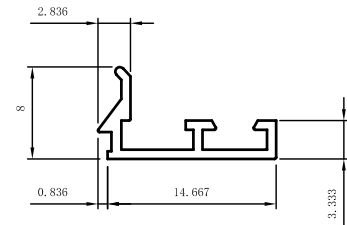

Code	SX-WM2436
Name	
Thickness	1.25mm
MASS	0.698kg/m

Code	SX-WM2437
Name	
Thickness	1.25mm
MASS	0.733kg/m

Code	SX-WM2438
Name	
Thickness	1.25mm
MASS	0.833kg/m

Code	SX-WM2439
Name	
Thickness	1.25mm
MASS	0.837kg/m

Code	SX-WM2440
Name	
Thickness	1.25mm
MASS	0.964kg/m

Code	SX-WM2441
Name	
Thickness	1.25mm
MASS	0.837kg/m

Code	SX-WM2442
Name	
Thickness	1.25mm
MASS	1.246kg/m

Code	SX-WM2443
Name	
Thickness	1.25mm
MASS	0.734kg/m

Code	SX-WM2444
Name	
Thickness	1.1mm
MASS	0.491kg/m

Code	SX-WM2445
Name	
Thickness	1.3mm
MASS	0.313kg/m

Code	SX-WM2447
Name	
Thickness	1.3mm
MASS	0.168kg/m

Code	SX-WM2448
Name	
Thickness	1.25mm
MASS	0.741kg/m

Code	SX-WM2449
Name	
Thickness	1.25mm
MASS	0.812kg/m

Code	SX-WM2450
Name	
Thickness	1.25mm
MASS	0.933kg/m

Code	SX-WM2452
Name	
Thickness	1.4mm
MASS	0.144kg/m

Code	SX-WM2453
Name	
Thickness	1.4mm
MASS	0.181kg/m