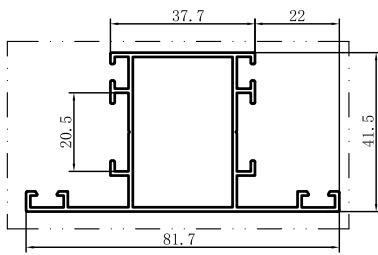

Code	SX-WM2432
Name	
Thickness	1.25mm
MASS	0.261kg/m

Code	SX-WM2433
Name	
Thickness	1.25mm
MASS	0.623kg/m

Code	SX-WM2434
Name	
Thickness	1.25mm
MASS	0.607kg/m

Code	SX-WM2435
Name	
Thickness	1.25mm
MASS	0.590kg/m

Code	SX-WM2436
Name	
Thickness	1.25mm
MASS	0.698kg/m

Code	SX-WM2437
Name	
Thickness	1.25mm
MASS	0.733kg/m

Code	SX-WM2438
Name	
Thickness	1.25mm
MASS	0.833kg/m

Code	SX-WM2439
Name	
Thickness	1.25mm
MASS	0.837kg/m

Code	SX-WM2440
Name	
Thickness	1.25mm
MASS	0.964kg/m

Code	SX-WM2441
Name	
Thickness	1.25mm
MASS	0.837kg/m

Code	SX-WM2442
Name	
Thickness	1.25mm
MASS	1.246kg/m

Code	SX-WM2443
Name	
Thickness	1.25mm
MASS	0.734kg/m

Code	SX-WM2444
Name	
Thickness	1.1mm
MASS	0.491kg/m

Code	SX-WM2445
Name	
Thickness	1.3mm
MASS	0.313kg/m

Code	SX-WM2447
Name	
Thickness	1.3mm
MASS	0.168kg/m

Code	SX-WM2448
Name	
Thickness	1.25mm
MASS	0.741kg/m