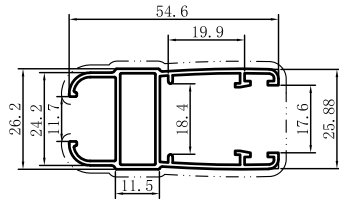

Code	SX-WM276
Name	
Thickness	1.4mm
MASS	0.972kg/m

Code	SX-WM360
Name	
Thickness	1.4mm
MASS	0.620kg/m

Code	SX-WM2423
Name	
Thickness	1.35mm
MASS	0.550kg/m

Code	SX-WM2424
Name	
Thickness	1.25mm
MASS	0.692kg/m

Code	SX-WM2425
Name	
Thickness	1.25mm
MASS	0.758kg/m

Code	SX-WM2426
Name	
Thickness	1.25mm
MASS	0.738kg/m

Code	SX-WM2427
Name	
Thickness	1.25mm
MASS	0.784kg/m

Code	SX-WM2428
Name	
Thickness	1.25mm
MASS	0.266kg/m

Code	SX-WM2432
Name	
Thickness	1.25mm
MASS	0.261kg/m

Code	SX-WM2433
Name	
Thickness	1.25mm
MASS	0.623kg/m

Code	SX-WM2434
Name	
Thickness	1.25mm
MASS	0.607kg/m

Code	SX-WM2435
Name	
Thickness	1.25mm
MASS	0.590kg/m

Code	SX-WM2436
Name	
Thickness	1.25mm
MASS	0.698kg/m

Code	SX-WM2437
Name	
Thickness	1.25mm
MASS	0.733kg/m

Code	SX-WM2438
Name	
Thickness	1.25mm
MASS	0.833kg/m

Code	SX-WM2439
Name	
Thickness	1.25mm
MASS	0.837kg/m