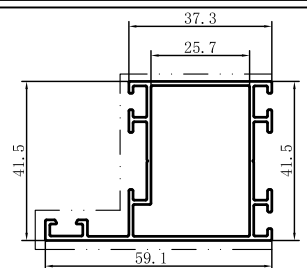

Code	SX-WM2650
Name	
Thickness	1.2mm
MASS	0.665kg/m

Code	SX-WM2854
Name	
Thickness	1.3mm
MASS	0.717kg/m

Code	SX-WM2878
Name	
Thickness	1.2mm
MASS	0.774kg/m

Code	SX-WM3861
Name	
Thickness	1.25mm
MASS	0.403kg/m

Code	SX-WM4133
Name	
Thickness	3.1mm
MASS	0.742kg/m

Code	SX-WM4134
Name	
Thickness	3.1mm
MASS	0.721kg/m

Code	SX-WM4255
Name	
Thickness	1.2mm
MASS	0.727kg/m

Code	SX-WM4256
Name	
Thickness	1.2mm
MASS	0.821kg/m

Code	SX-WM4257
Name	
Thickness	1.2mm
MASS	0.727kg/m

Code	SX-WM4258
Name	
Thickness	1.2mm
MASS	0.821kg/m

Code	SX-WM4259
Name	
Thickness	1.2mm
MASS	0.726kg/m

Code	SX-WM4260		Code	SX-WM4586	
Name			Name		
Thickness	1.2mm		Thickness	1.4mm	
MASS	0.657kg/m		MASS	0.192kg/m	
Code	SX-WM4587		Code	SX-WM4588	
Name			Name		
Thickness	1.5mm		Thickness	6.6mm	
MASS	0.201kg/m		MASS	0.765kg/m	
Code	SX-WM4589		Code	SX-WM4637	
Name			Name		
Thickness	2.7mm		Thickness	3.1mm	
MASS	0.569kg/m		MASS	0.694kg/m	
Code	SX-WM4638		Code	SX-WM5489	
Name			Name		
Thickness	3.0mm		Thickness	1.2mm	
MASS	0.677kg/m		MASS	0.092kg/m	
Code	SX-WM		Code	SX-WM	
Name			Name		
Thickness	1.3mm		Thickness	1.3mm	
MASS	0.717kg/m		MASS	0.717kg/m	
Code	SX-WM		Code	SX-WM	
Name			Name		
Thickness	1.3mm		Thickness	1.3mm	
MASS	0.717kg/m		MASS	0.717kg/m	
Code	SX-WM		Code	SX-WM	
Name			Name		
Thickness	1.3mm		Thickness	1.3mm	
MASS	0.717kg/m		MASS	0.717kg/m	