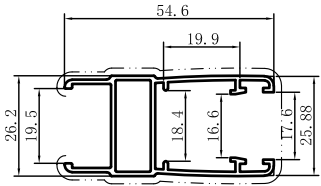

Code	SX-WM2432
Name	
Thickness	1.25mm
MASS	0.261kg/m

Code	SX-WM2433
Name	
Thickness	1.25mm
MASS	0.623kg/m

Code	SX-WM2434
Name	
Thickness	1.25mm
MASS	0.607kg/m

Code	SX-WM2435
Name	
Thickness	1.25mm
MASS	0.590kg/m

Code	SX-WM2436
Name	
Thickness	1.25mm
MASS	0.698kg/m

Code	SX-WM2437
Name	
Thickness	1.25mm
MASS	0.733kg/m

Code	SX-WM2438
Name	
Thickness	1.25mm
MASS	0.833kg/m

Code	SX-WM2439
Name	
Thickness	1.25mm
MASS	0.837kg/m

Code	SX-WM2440
Name	
Thickness	1.25mm
MASS	0.964kg/m

Code	SX-WM2441
Name	
Thickness	1.25mm
MASS	0.837kg/m

Code	SX-WM2442
Name	
Thickness	1.25mm
MASS	1.246kg/m

Code	SX-WM2443
Name	
Thickness	1.25mm
MASS	0.734kg/m

Code	SX-WM2444
Name	
Thickness	1.1mm
MASS	0.491kg/m

Code	SX-WM2445
Name	
Thickness	1.3mm
MASS	0.313kg/m

Code	SX-WM2447
Name	
Thickness	1.3mm
MASS	0.168kg/m

Code	SX-WM2448
Name	
Thickness	1.25mm
MASS	0.741kg/m