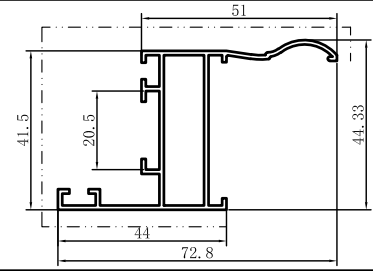

Code	SX-WM2432
Name	
Thickness	1.25mm
MASS	0.261kg/m

Code	SX-WM2433
Name	
Thickness	1.25mm
MASS	0.623kg/m

Code	SX-WM2434
Name	
Thickness	1.25mm
MASS	0.607kg/m

Code	SX-WM2435
Name	
Thickness	1.25mm
MASS	0.590kg/m

Code	SX-WM2436
Name	
Thickness	1.25mm
MASS	0.698kg/m

Code	SX-WM2437
Name	
Thickness	1.25mm
MASS	0.733kg/m

Code	SX-WM2438
Name	
Thickness	1.25mm
MASS	0.833kg/m

Code	SX-WM2439
Name	
Thickness	1.25mm
MASS	0.837kg/m

Code	SX-WM2440
Name	
Thickness	1.25mm
MASS	0.964kg/m

Code	SX-WM2441
Name	
Thickness	1.25mm
MASS	0.837kg/m

Code	SX-WM2442
Name	
Thickness	1.25mm
MASS	1.246kg/m

Code	SX-WM2443
Name	
Thickness	1.25mm
MASS	0.734kg/m

Code	SX-WM2444
Name	
Thickness	1.1mm
MASS	0.491kg/m

Code	SX-WM2445
Name	
Thickness	1.3mm
MASS	0.313kg/m

Code	SX-WM2447
Name	
Thickness	1.3mm
MASS	0.168kg/m

Code	SX-WM2448
Name	
Thickness	1.25mm
MASS	0.741kg/m