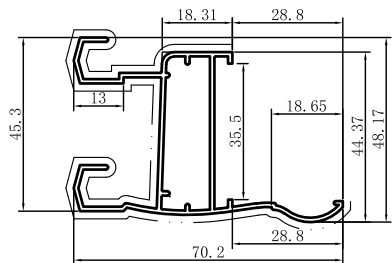

Code	SX-WM293
Name	
Thickness	2.1mm
MASS	0.330kg/m

Code	SX-WM294
Name	
Thickness	1.2mm
MASS	0.481kg/m

Code	SX-WM359
Name	
Thickness	Tmm
MASS	0.140kg/m

Code	SX-WM2000
Name	
Thickness	1.3mm
MASS	0.690kg/m

Code	SX-WM273
Name	
Thickness	1.3mm
MASS	0.794kg/m

Code	SX-WM276
Name	
Thickness	1.4mm
MASS	0.972kg/m

Code	SX-WM360
Name	
Thickness	1.4mm
MASS	0.620kg/m

Code	SX-WM2423
Name	
Thickness	1.35mm
MASS	0.550kg/m

Code	SX-WM2424
Name	
Thickness	1.25mm
MASS	0.692kg/m

Code	SX-WM2425
Name	
Thickness	1.25mm
MASS	0.758kg/m

Code	SX-WM2426
Name	
Thickness	1.25mm
MASS	0.738kg/m

Code	SX-WM2427
Name	
Thickness	1.25mm
MASS	0.784kg/m

Code	SX-WM2428
Name	
Thickness	1.25mm
MASS	0.266kg/m

Code	SX-WM2432
Name	
Thickness	1.25mm
MASS	0.261kg/m

Code	SX-WM2433
Name	
Thickness	1.25mm
MASS	0.623kg/m

Code	SX-WM2434
Name	
Thickness	1.25mm
MASS	0.607kg/m

Code	SX-WM2435
Name	
Thickness	1.25mm
MASS	0.590kg/m