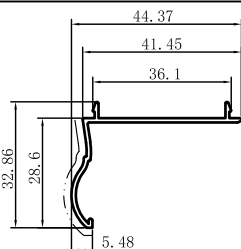

Code	SX-WM276
Name	
Thickness	1.4mm
MASS	0.972kg/m

Code	SX-WM360
Name	
Thickness	1.4mm
MASS	0.620kg/m

Code	SX-WM2423
Name	
Thickness	1.35mm
MASS	0.550kg/m

Code	SX-WM2424
Name	
Thickness	1.25mm
MASS	0.692kg/m

Code	SX-WM2425
Name	
Thickness	1.25mm
MASS	0.758kg/m

Code	SX-WM2426
Name	
Thickness	1.25mm
MASS	0.738kg/m

Code	SX-WM2427
Name	
Thickness	1.25mm
MASS	0.784kg/m

Code	SX-WM2428
Name	
Thickness	1.25mm
MASS	0.266kg/m

Code	SX-WM2432
Name	
Thickness	1.25mm
MASS	0.261kg/m

Code	SX-WM2433
Name	
Thickness	1.25mm
MASS	0.623kg/m

Code	SX-WM2434
Name	
Thickness	1.25mm
MASS	0.607kg/m

Code	SX-WM2435
Name	
Thickness	1.25mm
MASS	0.590kg/m

Code	SX-WM2436
Name	
Thickness	1.25mm
MASS	0.698kg/m

Code	SX-WM2437
Name	
Thickness	1.25mm
MASS	0.733kg/m

Code	SX-WM2438
Name	
Thickness	1.25mm
MASS	0.833kg/m

Code	SX-WM2439
Name	
Thickness	1.25mm
MASS	0.837kg/m