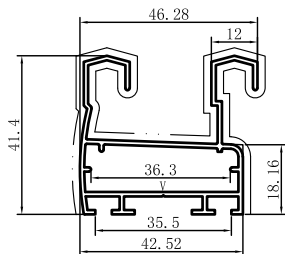

Code	SX-WM293
Name	
Thickness	2.1mm
MASS	0.330kg/m

Code	SX-WM294
Name	
Thickness	1.2mm
MASS	0.481kg/m

Code	SX-WM359
Name	
Thickness	Tmm
MASS	0.140kg/m

Code	SX-WM2000
Name	
Thickness	1.3mm
MASS	0.690kg/m

Code	SX-WM273
Name	
Thickness	1.3mm
MASS	0.794kg/m

Code	SX-WM276
Name	
Thickness	1.4mm
MASS	0.972kg/m

Code	SX-WM360
Name	
Thickness	1.4mm
MASS	0.620kg/m

Code	SX-WM2423
Name	
Thickness	1.35mm
MASS	0.550kg/m

Code	SX-WM2424
Name	
Thickness	1.25mm
MASS	0.692kg/m

Code	SX-WM2425
Name	
Thickness	1.25mm
MASS	0.758kg/m

Code	SX-WM2426
Name	
Thickness	1.25mm
MASS	0.738kg/m

Code	SX-WM2427
Name	
Thickness	1.25mm
MASS	0.784kg/m

Code	SX-WM2428
Name	
Thickness	1.25mm
MASS	0.266kg/m

Code	SX-WM2432
Name	
Thickness	1.25mm
MASS	0.261kg/m

Code	SX-WM2433
Name	
Thickness	1.25mm
MASS	0.623kg/m

Code	SX-WM2434
Name	
Thickness	1.25mm
MASS	0.607kg/m

Code	SX-WM2435
Name	
Thickness	1.25mm
MASS	0.590kg/m