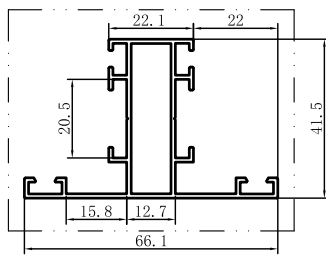

Code	SX-WM2436
Name	
Thickness	1.25mm
MASS	0.698kg/m

Code	SX-WM2437
Name	
Thickness	1.25mm
MASS	0.733kg/m

Code	SX-WM2438
Name	
Thickness	1.25mm
MASS	0.833kg/m

Code	SX-WM2439
Name	
Thickness	1.25mm
MASS	0.837kg/m

Code	SX-WM2440
Name	
Thickness	1.25mm
MASS	0.964kg/m

Code	SX-WM2441
Name	
Thickness	1.25mm
MASS	0.837kg/m

Code	SX-WM2442
Name	
Thickness	1.25mm
MASS	1.246kg/m

Code	SX-WM2443
Name	
Thickness	1.25mm
MASS	0.734kg/m

Code	SX-WM2444
Name	
Thickness	1.1mm
MASS	0.491kg/m

Code	SX-WM2445
Name	
Thickness	1.3mm
MASS	0.313kg/m

Code	SX-WM2447
Name	
Thickness	1.3mm
MASS	0.168kg/m

Code	SX-WM2448
Name	
Thickness	1.25mm
MASS	0.741kg/m

Code	SX-WM2449
Name	
Thickness	1.25mm
MASS	0.812kg/m

Code	SX-WM2450
Name	
Thickness	1.25mm
MASS	0.933kg/m

Code	SX-WM2452
Name	
Thickness	1.4mm
MASS	0.144kg/m

Code	SX-WM2453
Name	
Thickness	1.4mm
MASS	0.181kg/m