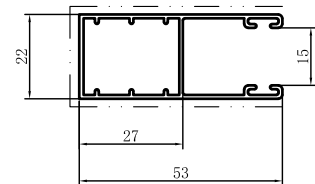

Code	SX-WM2436
Name	
Thickness	1.25mm
MASS	0.698kg/m

Code	SX-WM2437
Name	
Thickness	1.25mm
MASS	0.733kg/m

Code	SX-WM2438
Name	
Thickness	1.25mm
MASS	0.833kg/m

Code	SX-WM2439
Name	
Thickness	1.25mm
MASS	0.837kg/m

Code	SX-WM2440
Name	
Thickness	1.25mm
MASS	0.964kg/m

Code	SX-WM2441
Name	
Thickness	1.25mm
MASS	0.837kg/m

Code	SX-WM2442
Name	
Thickness	1.25mm
MASS	1.246kg/m

Code	SX-WM2443
Name	
Thickness	1.25mm
MASS	0.734kg/m

Code	SX-WM2444
Name	
Thickness	1.1mm
MASS	0.491kg/m

Code	SX-WM2445
Name	
Thickness	1.3mm
MASS	0.313kg/m

Code	SX-WM2447
Name	
Thickness	1.3mm
MASS	0.168kg/m

Code	SX-WM2448
Name	
Thickness	1.25mm
MASS	0.741kg/m

Code	SX-WM2449
Name	
Thickness	1.25mm
MASS	0.812kg/m

Code	SX-WM2450
Name	
Thickness	1.25mm
MASS	0.933kg/m

Code	SX-WM2452
Name	
Thickness	1.4mm
MASS	0.144kg/m

Code	SX-WM2453
Name	
Thickness	1.4mm
MASS	0.181kg/m