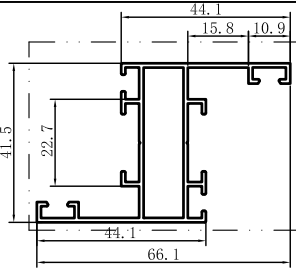

Code	SX-WM2432
Name	
Thickness	1.25mm
MASS	0.261kg/m

Code	SX-WM2433
Name	
Thickness	1.25mm
MASS	0.623kg/m

Code	SX-WM2434
Name	
Thickness	1.25mm
MASS	0.607kg/m

Code	SX-WM2435
Name	
Thickness	1.25mm
MASS	0.590kg/m

Code	SX-WM2436
Name	
Thickness	1.25mm
MASS	0.698kg/m

Code	SX-WM2437
Name	
Thickness	1.25mm
MASS	0.733kg/m

Code	SX-WM2438
Name	
Thickness	1.25mm
MASS	0.833kg/m

Code	SX-WM2439
Name	
Thickness	1.25mm
MASS	0.837kg/m

Code	SX-WM2440
Name	
Thickness	1.25mm
MASS	0.964kg/m

Code	SX-WM2441
Name	
Thickness	1.25mm
MASS	0.837kg/m

Code	SX-WM2442
Name	
Thickness	1.25mm
MASS	1.246kg/m

Code	SX-WM2443
Name	
Thickness	1.25mm
MASS	0.734kg/m

Code	SX-WM2444
Name	
Thickness	1.1mm
MASS	0.491kg/m

Code	SX-WM2445
Name	
Thickness	1.3mm
MASS	0.313kg/m

Code	SX-WM2447
Name	
Thickness	1.3mm
MASS	0.168kg/m

Code	SX-WM2448
Name	
Thickness	1.25mm
MASS	0.741kg/m