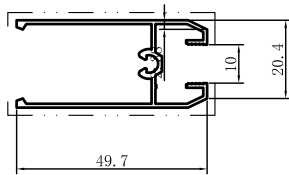

Code	SX-WM3589
Name	
Thickness	1.1mm
MASS	0.717kg/m

Code	SX-WM3590
Name	
Thickness	1.3mm
MASS	0.722kg/m

Code	SX-WM3591
Name	
Thickness	1.3mm
MASS	0.830kg/m

Code	SX-WM3592
Name	
Thickness	1.3mm
MASS	0.748kg/m

Code	SX-WM3593
Name	
Thickness	1.3mm
MASS	0.447kg/m

Code	SX-WM3594
Name	
Thickness	1.3mm
MASS	0.657kg/m

Code	SX-WM3595
Name	
Thickness	1.3mm
MASS	0.257kg/m

Code	SX-WM3596
Name	
Thickness	1.1mm
MASS	0.129kg/m

Code	SX-WM3597
Name	
Thickness	3.1mm
MASS	1.036kg/m

Code	SX-WM3598
Name	
Thickness	1.3mm
MASS	0.486kg/m

Code	SX-WM3599
Name	
Thickness	1.3mm
MASS	0.477kg/m

Code	SX-WM3600
Name	
Thickness	1.1mm
MASS	0.187kg/m

Code	SX-WM5014	
Name		
Thickness	1.5mm	
MASS	0.980kg/m	

Code	SX-WM5015	
Name		
Thickness	1.5mm	
MASS	1.035kg/m	

Code	SX-WM5128	
Name		
Thickness	1.5mm	
MASS	1.292kg/m	

Code	SX-WM5155	
Name		
Thickness	1.5mm	
MASS	1.256kg/m	