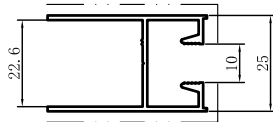

Code	SX-WM3589
Name	
Thickness	1.1mm
MASS	0.717kg/m

Code	SX-WM3590
Name	
Thickness	1.3mm
MASS	0.722kg/m

Code	SX-WM3591
Name	
Thickness	1.3mm
MASS	0.830kg/m

Code	SX-WM3592
Name	
Thickness	1.3mm
MASS	0.748kg/m

Code	SX-WM3593
Name	
Thickness	1.3mm
MASS	0.447kg/m

Code	SX-WM3594
Name	
Thickness	1.3mm
MASS	0.657kg/m

Code	SX-WM3595
Name	
Thickness	1.3mm
MASS	0.257kg/m

Code	SX-WM3596
Name	
Thickness	1.1mm
MASS	0.129kg/m

Code	SX-WM3597
Name	
Thickness	3.1mm
MASS	1.036kg/m

Code	SX-WM3598
Name	
Thickness	1.3mm
MASS	0.486kg/m

Code	SX-WM3599
Name	
Thickness	1.3mm
MASS	0.477kg/m

Code	SX-WM3600
Name	
Thickness	1.1mm
MASS	0.187kg/m

Code	SX-WM3601
Name	
Thickness	1.3mm
MASS	0.727kg/m

Code	SX-WM3602
Name	
Thickness	1.5mm
MASS	0.593kg/m

Code	SX-WM3714	
Name		
Thickness	1.5mm	
MASS	1.000kg/m	

Code	SX-WM3715	
Name		
Thickness	1.5mm	
MASS	1.046kg/m	