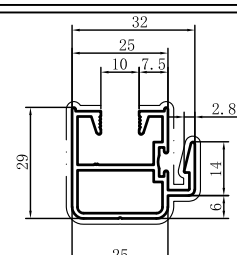

Code	SX-WM3597
Name	
Thickness	3.1mm
MASS	1.036kg/m

Code	SX-WM3598
Name	
Thickness	1.3mm
MASS	0.486kg/m

Code	SX-WM3599
Name	
Thickness	1.3mm
MASS	0.477kg/m

Code	SX-WM3600
Name	
Thickness	1.1mm
MASS	0.187kg/m

Code	SX-WM3601
Name	
Thickness	1.3mm
MASS	0.727kg/m

Code	SX-WM3602
Name	
Thickness	1.5mm
MASS	0.593kg/m

Code	SX-WM3714	
Name		
Thickness	1.5mm	
MASS	1.000kg/m	

Code	SX-WM3715	
Name		
Thickness	1.5mm	
MASS	1.046kg/m	

Code	SX-WM3716	
Name		
Thickness	1.5mm	
MASS	1.162kg/m	

Code	SX-WM3717	
Name		
Thickness	1.5mm	
MASS	1.051kg/m	

Code	SX-WM3718	
Name		
Thickness	1.5mm	
MASS	1.015kg/m	

Code	SX-WM4639	
Name		
Thickness	1.1mm	
MASS	0.191kg/m	

Code	SX-WM5014	
Name		
Thickness	1.5mm	
MASS	0.980kg/m	

Code	SX-WM5015	
Name		
Thickness	1.5mm	
MASS	1.035kg/m	

Code	SX-WM5128	
Name		
Thickness	1.5mm	
MASS	1.292kg/m	

Code	SX-WM5155	
Name		
Thickness	1.5mm	
MASS	1.256kg/m	