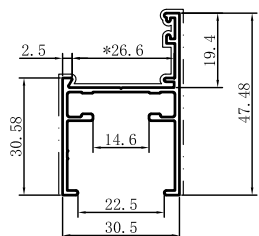

Code	SX-WM3593
Name	
Thickness	1.3mm
MASS	0.447kg/m

Code	SX-WM3594
Name	
Thickness	1.3mm
MASS	0.657kg/m

Code	SX-WM3595
Name	
Thickness	1.3mm
MASS	0.257kg/m

Code	SX-WM3596
Name	
Thickness	1.1mm
MASS	0.129kg/m

Code	SX-WM3597
Name	
Thickness	3.1mm
MASS	1.036kg/m

Code	SX-WM3598
Name	
Thickness	1.3mm
MASS	0.486kg/m

Code	SX-WM3599
Name	
Thickness	1.3mm
MASS	0.477kg/m

Code	SX-WM3600
Name	
Thickness	1.1mm
MASS	0.187kg/m

Code	SX-WM3601
Name	
Thickness	1.3mm
MASS	0.727kg/m

Code	SX-WM3602
Name	
Thickness	1.5mm
MASS	0.593kg/m

Code	SX-WM3714	
Name		
Thickness	1.5mm	
MASS	1.000kg/m	

Code	SX-WM3715	
Name		
Thickness	1.5mm	
MASS	1.046kg/m	

Code	SX-WM3716	
Name		
Thickness	1.5mm	
MASS	1.162kg/m	

Code	SX-WM3717	
Name		
Thickness	1.5mm	
MASS	1.051kg/m	

Code	SX-WM3718	
Name		
Thickness	1.5mm	
MASS	1.015kg/m	

Code	SX-WM4639	
Name		
Thickness	1.1mm	
MASS	0.191kg/m	