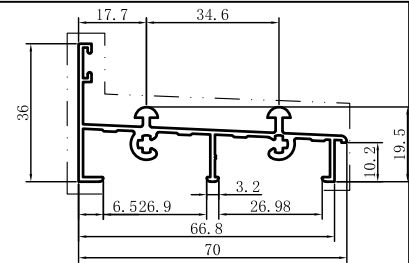

Code	SX-WM3589
Name	
Thickness	1.1mm
MASS	0.717kg/m

Code	SX-WM3590
Name	
Thickness	1.3mm
MASS	0.722kg/m

Code	SX-WM3591
Name	
Thickness	1.3mm
MASS	0.830kg/m

Code	SX-WM3592
Name	
Thickness	1.3mm
MASS	0.748kg/m

Code	SX-WM3593
Name	
Thickness	1.3mm
MASS	0.447kg/m

Code	SX-WM3594
Name	
Thickness	1.3mm
MASS	0.657kg/m

Code	SX-WM3595
Name	
Thickness	1.3mm
MASS	0.257kg/m

Code	SX-WM3596
Name	
Thickness	1.1mm
MASS	0.129kg/m

Code	SX-WM3597
Name	
Thickness	3.1mm
MASS	1.036kg/m

Code	SX-WM3598
Name	
Thickness	1.3mm
MASS	0.486kg/m

Code	SX-WM3599
Name	
Thickness	1.3mm
MASS	0.477kg/m

Code	SX-WM3600
Name	
Thickness	1.1mm
MASS	0.187kg/m

Code	SX-WM5014	
Name		
Thickness	1.5mm	
MASS	0.980kg/m	

Code	SX-WM5015	
Name		
Thickness	1.5mm	
MASS	1.035kg/m	

Code	SX-WM5128	
Name		
Thickness	1.5mm	
MASS	1.292kg/m	

Code	SX-WM5155	
Name		
Thickness	1.5mm	
MASS	1.256kg/m	