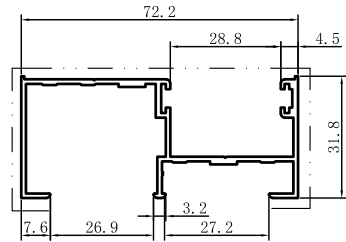

Code	SX-WM3589
Name	
Thickness	1.1mm
MASS	0.717kg/m

Code	SX-WM3590
Name	
Thickness	1.3mm
MASS	0.722kg/m

Code	SX-WM3591
Name	
Thickness	1.3mm
MASS	0.830kg/m

Code	SX-WM3592
Name	
Thickness	1.3mm
MASS	0.748kg/m

Code	SX-WM3593
Name	
Thickness	1.3mm
MASS	0.447kg/m

Code	SX-WM3594
Name	
Thickness	1.3mm
MASS	0.657kg/m

Code	SX-WM3595
Name	
Thickness	1.3mm
MASS	0.257kg/m

Code	SX-WM3596
Name	
Thickness	1.1mm
MASS	0.129kg/m

Code	SX-WM3597
Name	
Thickness	3.1mm
MASS	1.036kg/m

Code	SX-WM3598
Name	
Thickness	1.3mm
MASS	0.486kg/m

Code	SX-WM3599
Name	
Thickness	1.3mm
MASS	0.477kg/m

Code	SX-WM3600
Name	
Thickness	1.1mm
MASS	0.187kg/m

Code	SX-WM5014	
Name		
Thickness	1.5mm	
MASS	0.980kg/m	

Code	SX-WM5015	
Name		
Thickness	1.5mm	
MASS	1.035kg/m	

Code	SX-WM5128	
Name		
Thickness	1.5mm	
MASS	1.292kg/m	

Code	SX-WM5155	
Name		
Thickness	1.5mm	
MASS	1.256kg/m	