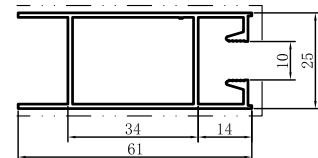

Code	SX-WM3589
Name	
Thickness	1.1mm
MASS	0.717kg/m

Code	SX-WM3590
Name	
Thickness	1.3mm
MASS	0.722kg/m

Code	SX-WM3591
Name	
Thickness	1.3mm
MASS	0.830kg/m

Code	SX-WM3592
Name	
Thickness	1.3mm
MASS	0.748kg/m

Code	SX-WM3593
Name	
Thickness	1.3mm
MASS	0.447kg/m

Code	SX-WM3594
Name	
Thickness	1.3mm
MASS	0.657kg/m

Code	SX-WM3595
Name	
Thickness	1.3mm
MASS	0.257kg/m

Code	SX-WM3596
Name	
Thickness	1.1mm
MASS	0.129kg/m

Code	SX-WM3597
Name	
Thickness	3.1mm
MASS	1.036kg/m

Code	SX-WM3598
Name	
Thickness	1.3mm
MASS	0.486kg/m

Code	SX-WM3599
Name	
Thickness	1.3mm
MASS	0.477kg/m

Code	SX-WM3600
Name	
Thickness	1.1mm
MASS	0.187kg/m

Code	SX-WM5014	
Name		
Thickness	1.5mm	
MASS	0.980kg/m	

Code	SX-WM5015	
Name		
Thickness	1.5mm	
MASS	1.035kg/m	

Code	SX-WM5128	
Name		
Thickness	1.5mm	
MASS	1.292kg/m	

Code	SX-WM5155	
Name		
Thickness	1.5mm	
MASS	1.256kg/m	