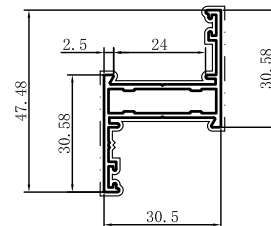

Code	SX-WM3593
Name	
Thickness	1.3mm
MASS	0.447kg/m

Code	SX-WM3594
Name	
Thickness	1.3mm
MASS	0.657kg/m

Code	SX-WM3595
Name	
Thickness	1.3mm
MASS	0.257kg/m

Code	SX-WM3596
Name	
Thickness	1.1mm
MASS	0.129kg/m

Code	SX-WM3597
Name	
Thickness	3.1mm
MASS	1.036kg/m

Code	SX-WM3598
Name	
Thickness	1.3mm
MASS	0.486kg/m

Code	SX-WM3599
Name	
Thickness	1.3mm
MASS	0.477kg/m

Code	SX-WM3600
Name	
Thickness	1.1mm
MASS	0.187kg/m

Code	SX-WM3601
Name	
Thickness	1.3mm
MASS	0.727kg/m

Code	SX-WM3602
Name	
Thickness	1.5mm
MASS	0.593kg/m

Code	SX-WM3714	
Name		
Thickness	1.5mm	
MASS	1.000kg/m	

Code	SX-WM3715	
Name		
Thickness	1.5mm	
MASS	1.046kg/m	

Code	SX-WM5014	
Name		
Thickness	1.5mm	
MASS	0.980kg/m	

Code	SX-WM5015	
Name		
Thickness	1.5mm	
MASS	1.035kg/m	

Code	SX-WM5128	
Name		
Thickness	1.5mm	
MASS	1.292kg/m	

Code	SX-WM5155	
Name		
Thickness	1.5mm	
MASS	1.256kg/m	