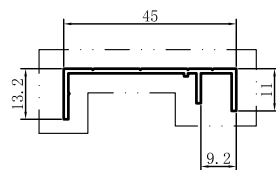

Code	SX-WM3589
Name	
Thickness	1.1mm
MASS	0.717kg/m

Code	SX-WM3590
Name	
Thickness	1.3mm
MASS	0.722kg/m

Code	SX-WM3591
Name	
Thickness	1.3mm
MASS	0.830kg/m

Code	SX-WM3592
Name	
Thickness	1.3mm
MASS	0.748kg/m

Code	SX-WM3593
Name	
Thickness	1.3mm
MASS	0.447kg/m

Code	SX-WM3594
Name	
Thickness	1.3mm
MASS	0.657kg/m

Code	SX-WM3595
Name	
Thickness	1.3mm
MASS	0.257kg/m

Code	SX-WM3596
Name	
Thickness	1.1mm
MASS	0.129kg/m

Code	SX-WM3597
Name	
Thickness	3.1mm
MASS	1.036kg/m

Code	SX-WM3598
Name	
Thickness	1.3mm
MASS	0.486kg/m

Code	SX-WM3599
Name	
Thickness	1.3mm
MASS	0.477kg/m

Code	SX-WM3600
Name	
Thickness	1.1mm
MASS	0.187kg/m

Code	SX-WM5014	
Name		
Thickness	1.5mm	
MASS	0.980kg/m	

Code	SX-WM5015	
Name		
Thickness	1.5mm	
MASS	1.035kg/m	

Code	SX-WM5128	
Name		
Thickness	1.5mm	
MASS	1.292kg/m	

Code	SX-WM5155	
Name		
Thickness	1.5mm	
MASS	1.256kg/m	