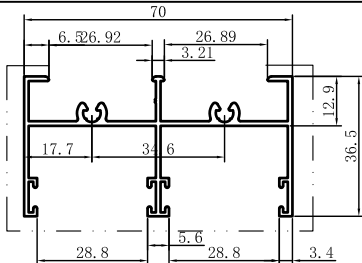

Code	SX-WM3589
Name	
Thickness	1.1mm
MASS	0.717kg/m

Code	SX-WM3590
Name	
Thickness	1.3mm
MASS	0.722kg/m

Code	SX-WM3591
Name	
Thickness	1.3mm
MASS	0.830kg/m

Code	SX-WM3592
Name	
Thickness	1.3mm
MASS	0.748kg/m

Code	SX-WM3593
Name	
Thickness	1.3mm
MASS	0.447kg/m

Code	SX-WM3594
Name	
Thickness	1.3mm
MASS	0.657kg/m

Code	SX-WM3595
Name	
Thickness	1.3mm
MASS	0.257kg/m

Code	SX-WM3596
Name	
Thickness	1.1mm
MASS	0.129kg/m

Code	SX-WM3597
Name	
Thickness	3.1mm
MASS	1.036kg/m

Code	SX-WM3598
Name	
Thickness	1.3mm
MASS	0.486kg/m

Code	SX-WM3599
Name	
Thickness	1.3mm
MASS	0.477kg/m

Code	SX-WM3600
Name	
Thickness	1.1mm
MASS	0.187kg/m

Code	SX-WM5014	
Name		
Thickness	1.5mm	
MASS	0.980kg/m	

Code	SX-WM5015	
Name		
Thickness	1.5mm	
MASS	1.035kg/m	

Code	SX-WM5128	
Name		
Thickness	1.5mm	
MASS	1.292kg/m	

Code	SX-WM5155	
Name		
Thickness	1.5mm	
MASS	1.256kg/m	