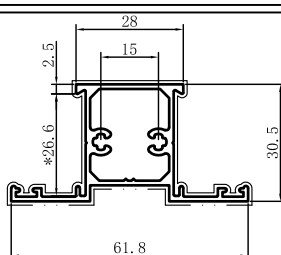

Code	SX-WM3597
Name	
Thickness	3.1mm
MASS	1.036kg/m

Code	SX-WM3598
Name	
Thickness	1.3mm
MASS	0.486kg/m

Code	SX-WM3599
Name	
Thickness	1.3mm
MASS	0.477kg/m

Code	SX-WM3600
Name	
Thickness	1.1mm
MASS	0.187kg/m

Code	SX-WM3601
Name	
Thickness	1.3mm
MASS	0.727kg/m

Code	SX-WM3602
Name	
Thickness	1.5mm
MASS	0.593kg/m

Code	SX-WM3714	
Name		
Thickness	1.5mm	
MASS	1.000kg/m	

Code	SX-WM3715	
Name		
Thickness	1.5mm	
MASS	1.046kg/m	

Code	SX-WM3716	
Name		
Thickness	1.5mm	
MASS	1.162kg/m	

Code	SX-WM3717	
Name		
Thickness	1.5mm	
MASS	1.051kg/m	

Code	SX-WM3718	
Name		
Thickness	1.5mm	
MASS	1.015kg/m	

Code	SX-WM4639	
Name		
Thickness	1.1mm	
MASS	0.191kg/m	

Code	SX-WM5014	
Name		
Thickness	1.5mm	
MASS	0.980kg/m	

Code	SX-WM5015	
Name		
Thickness	1.5mm	
MASS	1.035kg/m	

Code	SX-WM5128	
Name		
Thickness	1.5mm	
MASS	1.292kg/m	

Code	SX-WM5155	
Name		
Thickness	1.5mm	
MASS	1.256kg/m	