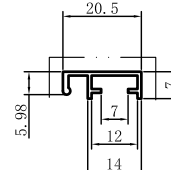

Code	SX-WM3593
Name	
Thickness	1.3mm
MASS	0.447kg/m

Code	SX-WM3594
Name	
Thickness	1.3mm
MASS	0.657kg/m

Code	SX-WM3595
Name	
Thickness	1.3mm
MASS	0.257kg/m

Code	SX-WM3596
Name	
Thickness	1.1mm
MASS	0.129kg/m

Code	SX-WM3597
Name	
Thickness	3.1mm
MASS	1.036kg/m

Code	SX-WM3598
Name	
Thickness	1.3mm
MASS	0.486kg/m

Code	SX-WM3599
Name	
Thickness	1.3mm
MASS	0.477kg/m

Code	SX-WM3600
Name	
Thickness	1.1mm
MASS	0.187kg/m

Code	SX-WM3601
Name	
Thickness	1.3mm
MASS	0.727kg/m

Code	SX-WM3602
Name	
Thickness	1.5mm
MASS	0.593kg/m

Code	SX-WM3714	
Name		
Thickness	1.5mm	
MASS	1.000kg/m	

Code	SX-WM3715	
Name		
Thickness	1.5mm	
MASS	1.046kg/m	

Code	SX-WM3716	
Name		
Thickness	1.5mm	
MASS	1.162kg/m	

Code	SX-WM3717	
Name		
Thickness	1.5mm	
MASS	1.051kg/m	

Code	SX-WM3718	
Name		
Thickness	1.5mm	
MASS	1.015kg/m	

Code	SX-WM4639	
Name		
Thickness	1.1mm	
MASS	0.191kg/m	