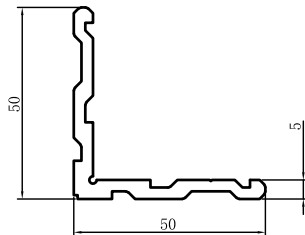

Code	SX-WM3593
Name	
Thickness	1.3mm
MASS	0.447kg/m

Code	SX-WM3594
Name	
Thickness	1.3mm
MASS	0.657kg/m

Code	SX-WM3595
Name	
Thickness	1.3mm
MASS	0.257kg/m

Code	SX-WM3596
Name	
Thickness	1.1mm
MASS	0.129kg/m

Code	SX-WM3597
Name	
Thickness	3.1mm
MASS	1.036kg/m

Code	SX-WM3598
Name	
Thickness	1.3mm
MASS	0.486kg/m

Code	SX-WM3599
Name	
Thickness	1.3mm
MASS	0.477kg/m

Code	SX-WM3600
Name	
Thickness	1.1mm
MASS	0.187kg/m

Code	SX-WM3601
Name	
Thickness	1.3mm
MASS	0.727kg/m

Code	SX-WM3602
Name	
Thickness	1.5mm
MASS	0.593kg/m

Code	SX-WM3714	
Name		
Thickness	1.5mm	
MASS	1.000kg/m	

Code	SX-WM3715	
Name		
Thickness	1.5mm	
MASS	1.046kg/m	

Code	SX-WM5014	
Name		
Thickness	1.5mm	
MASS	0.980kg/m	

Code	SX-WM5015	
Name		
Thickness	1.5mm	
MASS	1.035kg/m	

Code	SX-WM5128	
Name		
Thickness	1.5mm	
MASS	1.292kg/m	

Code	SX-WM5155	
Name		
Thickness	1.5mm	
MASS	1.256kg/m	