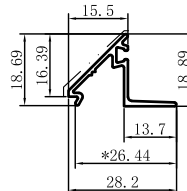

Code	SX-WM3597
Name	
Thickness	3.1mm
MASS	1.036kg/m

Code	SX-WM3598
Name	
Thickness	1.3mm
MASS	0.486kg/m

Code	SX-WM3599
Name	
Thickness	1.3mm
MASS	0.477kg/m

Code	SX-WM3600
Name	
Thickness	1.1mm
MASS	0.187kg/m

Code	SX-WM3601
Name	
Thickness	1.3mm
MASS	0.727kg/m

Code	SX-WM3602
Name	
Thickness	1.5mm
MASS	0.593kg/m

Code	SX-WM3714	
Name		
Thickness	1.5mm	
MASS	1.000kg/m	

Code	SX-WM3715	
Name		
Thickness	1.5mm	
MASS	1.046kg/m	

Code	SX-WM3716	
Name		
Thickness	1.5mm	
MASS	1.162kg/m	

Code	SX-WM3717	
Name		
Thickness	1.5mm	
MASS	1.051kg/m	

Code	SX-WM3718	
Name		
Thickness	1.5mm	
MASS	1.015kg/m	

Code	SX-WM4639	
Name		
Thickness	1.1mm	
MASS	0.191kg/m	

Code	SX-WM5014	
Name		
Thickness	1.5mm	
MASS	0.980kg/m	

Code	SX-WM5015	
Name		
Thickness	1.5mm	
MASS	1.035kg/m	

Code	SX-WM5128	
Name		
Thickness	1.5mm	
MASS	1.292kg/m	

Code	SX-WM5155	
Name		
Thickness	1.5mm	
MASS	1.256kg/m	